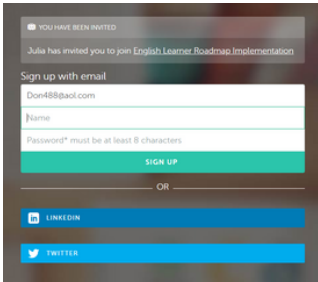

HOW TO JOIN THE TEAM

2018 SSAE COMPETITIVE GRANT COMMUNITY

1

Go to:

<http://tinyurl.com/SSAE-CiC>

2

Follow prompts for an e-mail address & password. Then, you're automatically joined to the teams!

3