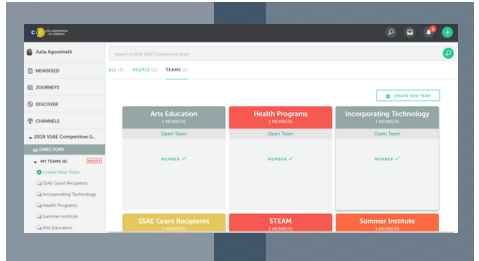

HOW TO JOIN THE TEAM

2018 SSAE COMPETITIVE GRANT COMMUNITY

1

Go to:

<http://tinyurl.com/SSAE-CiC>

2

Follow prompts for an e-mail address & password. Then, you're automatically joined to the teams!

3